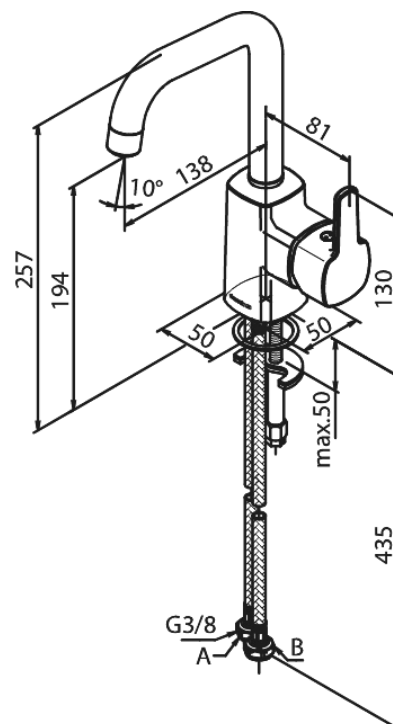

Pine

Basin Mixer

Article no.: 1763061
Finish: Matt black
Series: Pine

EAN no.: 5708516832850

Standard features:

1 handle
120° swivel limitation
Ceramic cartridge
6l/min aerator

Product features

FM Mattsson Mora Group Denmark
Hvidkærvej 48, 5250 Odense SV, DK-56416218